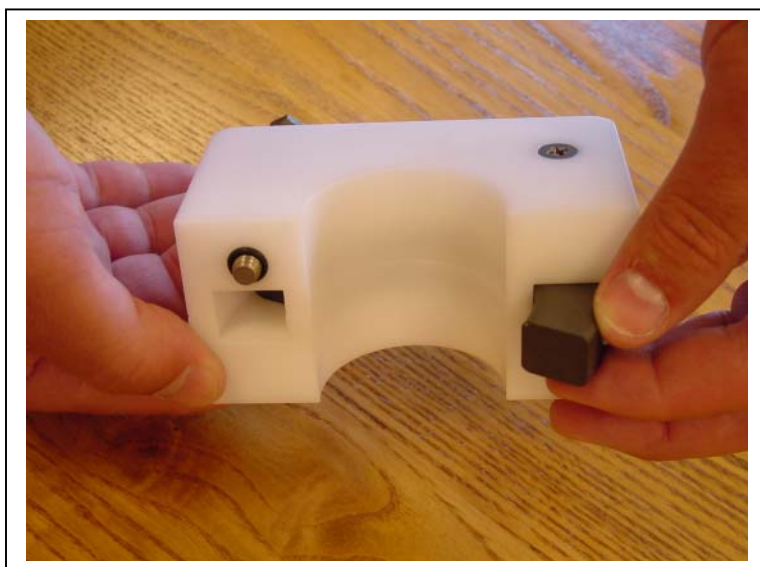

Alert Level: **ADVISORY**

Software Version: N/A

Instrument: MMP

Subject: Handling the Removable Part of the IM Core

Summary: The inductive modem (IM) core is free to rotate for alignment purposes and is therefore slightly loose in the body.

Resolution: Use caution when handling this movable part to ensure that it remains in the body.

Figure 1: Handling the IM Core